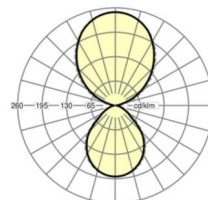

ELECTRICAL ENGINEERING

Controller	Electronic driver DALI2 (1 pcs.)
System output	46W
Mains voltage	230V/50Hz
Circuit breakers (inrush current)	13 pieces/B10, 24 pieces/B16, 25 pieces/C10, 40 pieces/C16
Energy efficiency class/light source	C

LIGHTING TECHNOLOGY

Placement	LED, Colour rendering/Light colour CRI ≥ 80 / 4000K
Colour tolerance (MacAdam)	3SDCM
Nominal luminous flux	6669lm
LED service life	50000h L80/B10 (Tq 25°C)
Luminaire luminous efficiency	144lm/W
UGR lat./long.	13.6 / 14.2

MECHANICS

Housing colour	silver grey/white aluminium RAL 9006
Dimensions (LxWxH/DxH)	1540mm x 198mm x 37mm
Weight (net)	5.42kg
Type of installation	Pendant individual mounting

Dimensions

L	1540 mm	Length
B	198 mm	Width
H	37 mm	Height
A1	1516 mm	Mounting distance single mounting
A2	1579 mm	Mounting distance 1st luminaire of the light run
A3	1642 mm	Mounting distance between luminaires in a light run arrangement
P min	150 mm	Minimum suspension length
P max	1900 mm	Maximum suspension length

DEEP-LINK

<https://www.regiolux.de/en/article/60314026695>

Reference	LED 6700lm 840
ηLB	100 %
Φ ↓/↑	40 % / 60 %
UGR lat./long.	13.6 / 14.2
VDU	65° < 3000cd/m²